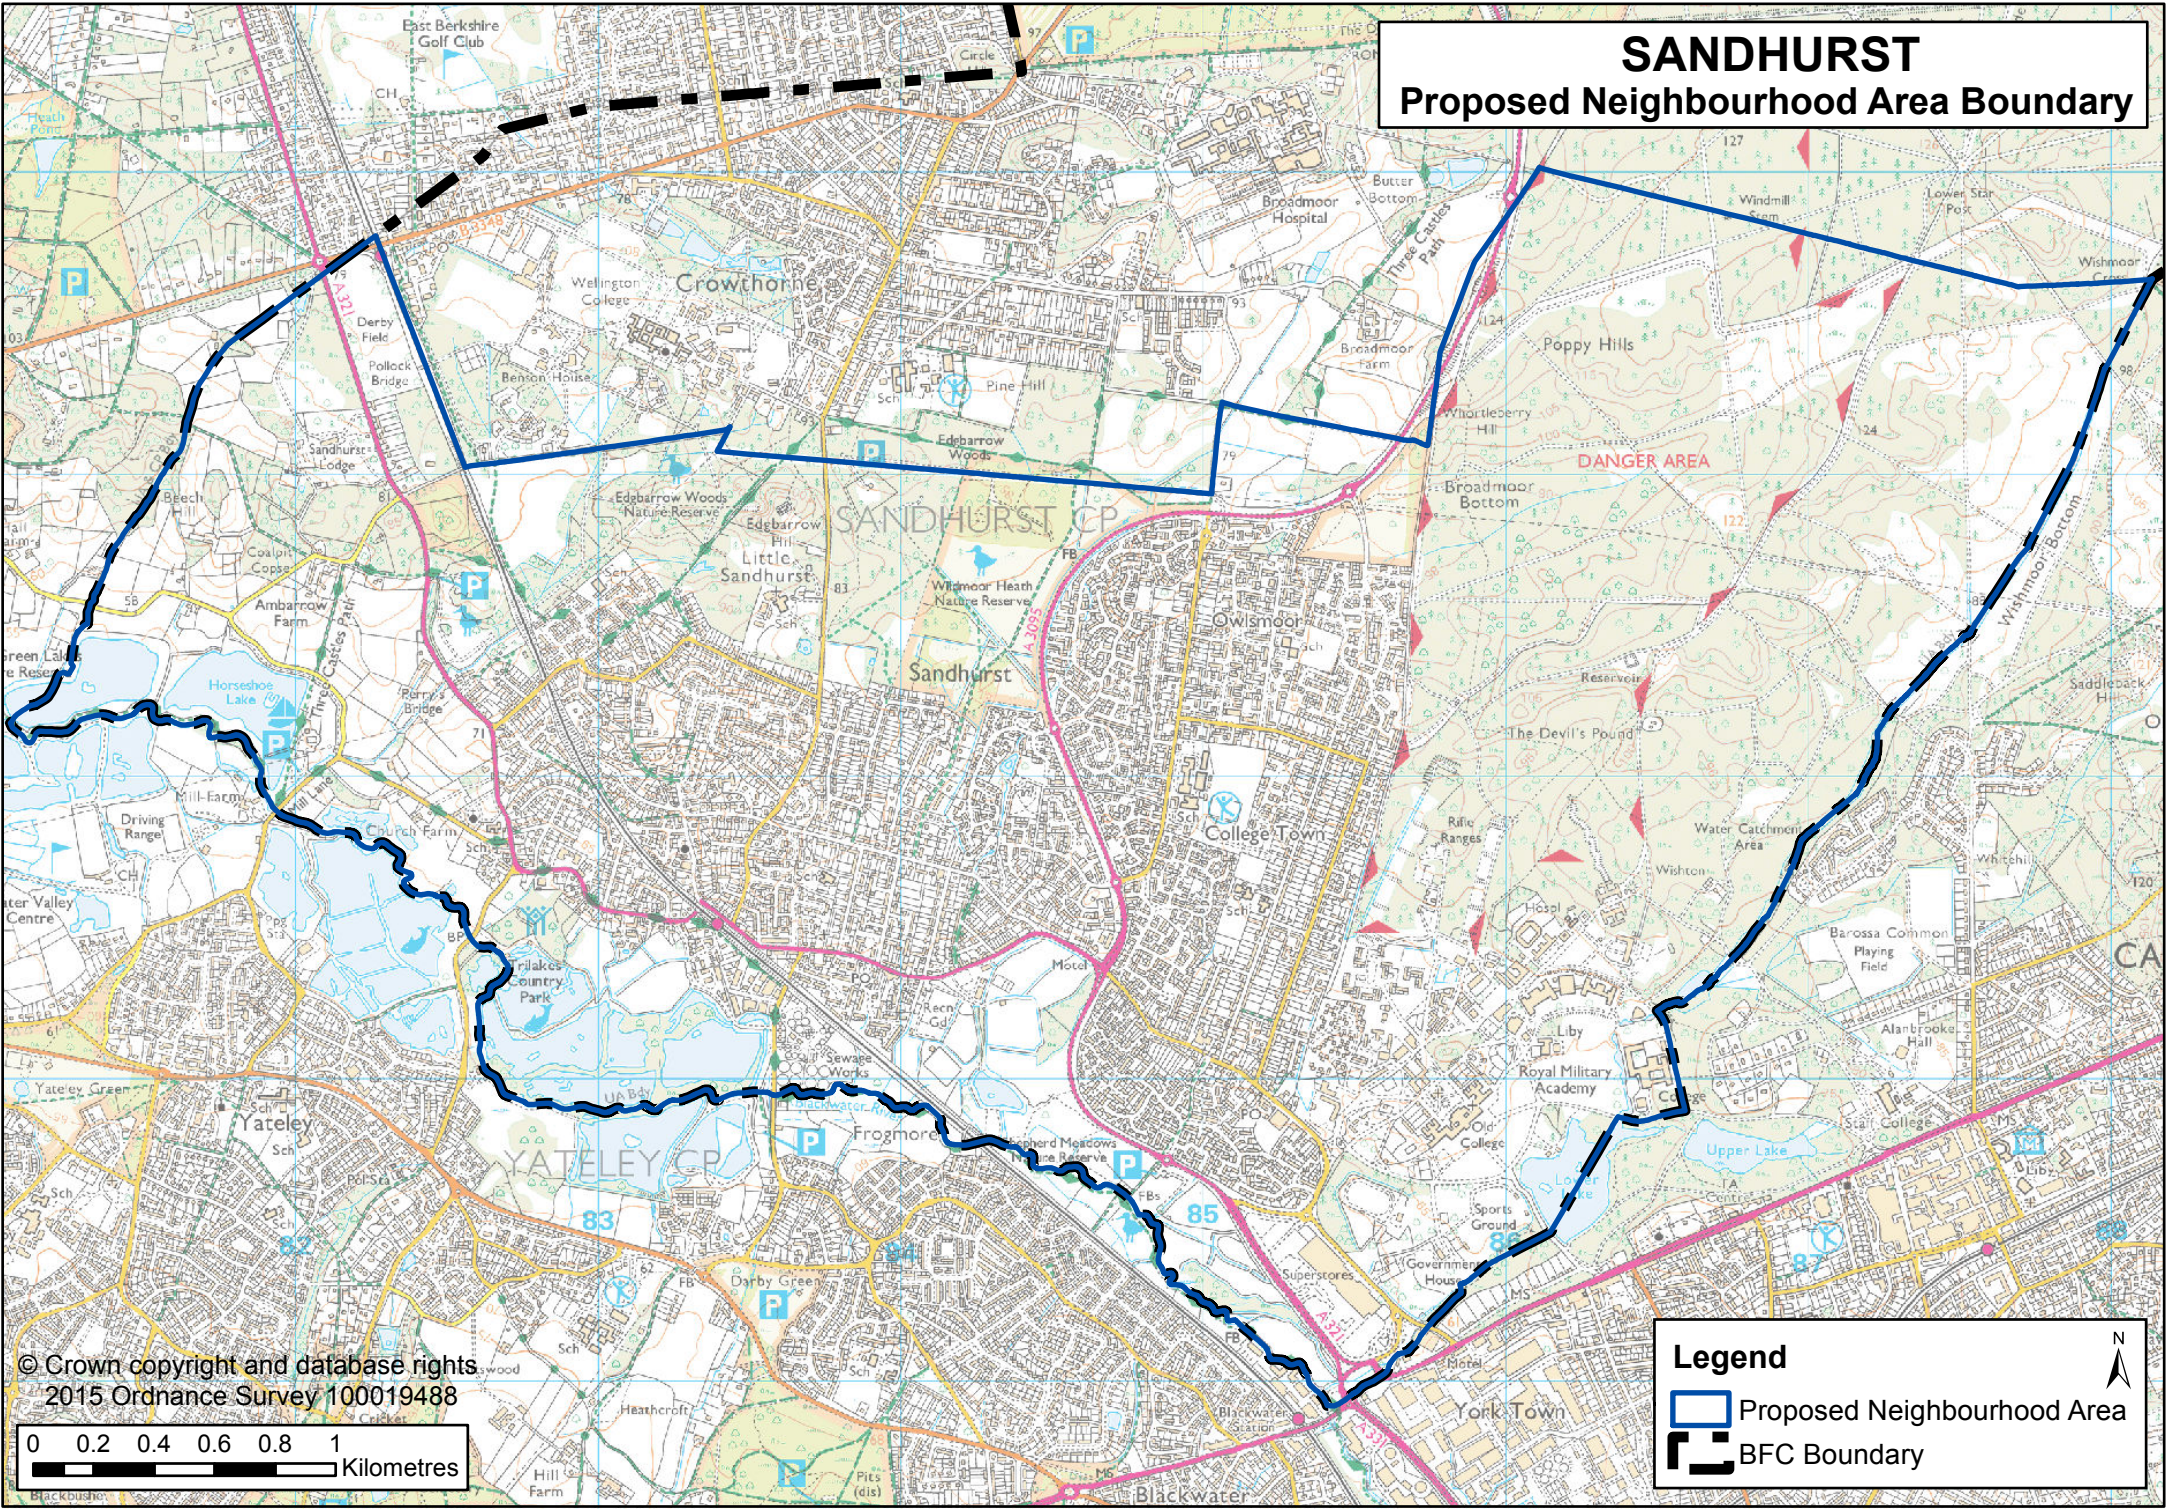

SANDHURST

Proposed Neighbourhood Area Boundary

© Crown copyright and database rights.
2015 Ordnance Survey 100019488

Legend

-  Proposed Neighbourhood Area
-  BFC Boundary